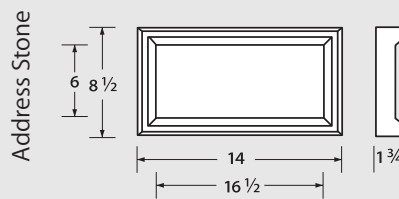

ADDRESS STONE & HOSE BIB

MDMADR-1