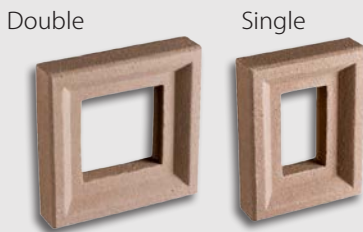

Functional & Stylish – Our Light Fixture Stones and Receptacle Stones are designed with the Traditional surface texture and can be used with any wall veneer. Receptacle Stones are ideal for both receptacles and switch boxes.

LIGHT FIXTURE STONES

MDMLLP-1

MDMSLP-1

RECEPTACLE STONES

MDMDRP-1

MDMSRP-1

FINISHING ACCENTS

Beautify Your Surroundings – With its Traditional surface texture finish, our Address Stones and Hose Bibs are the final accent to the exterior of your next construction project! Our Hose Bib's two piece design allows for ease of installation and a cleaner finished look.

ADDRESS STONE & HOSE BIB

MDMADR-1

MDMHBP-1

7 COLOR OPTIONS

Shell

Sand

Auburn

Canyon