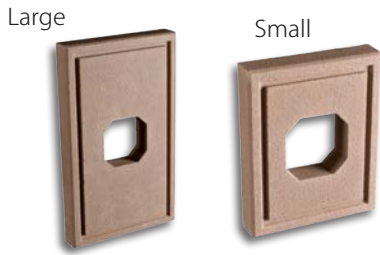

ARCHITECTURAL TRIM COLLECTION

Large Light Fixture Stone – in Summit

Small Light Fixture Stone – in Normandy

Address Stone – in Normandy

Traditional Single Receptacle Stone – in Summit

ELECTRICAL BOX STONES

Functional & Stylish – Our Light Fixture Stones and Receptacle Stones are designed with the Traditional surface texture and can be used with any wall veneer. Receptacle Stones are ideal for both receptacles and switch boxes.

LIGHT FIXTURE STONES

MDMLLP-1

MDMSLP-1

RECEPTACLE STONES

MDMDRP-1

MDMSRP-1

FINISHING ACCENTS

Beautify Your Surroundings – With its Traditional surface texture finish, our Address Stones and Hose Bibs are the final accent to the exterior of your next construction project! Our Hose Bib's two piece design allows for ease of installation and a cleaner finished look.