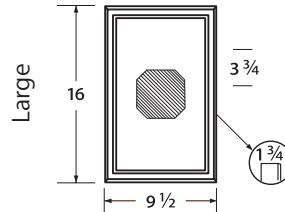

ELECTRICAL BOX STONES

Functional & Stylish – Our Light Fixture Stones and Receptacle Stones are designed with the Traditional surface texture and can be used with any wall veneer. Receptacle Stones are ideal for both receptacles and switch boxes.

LIGHT FIXTURE STONES

MDMLLP-1