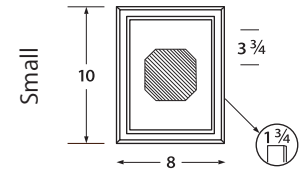

ELECTRICAL BOX STONES

Functional & Stylish – Our Light Fixture Stones and Receptacle Stones are designed with the Traditional surface texture and can be used with any wall veneer. Receptacle Stones are ideal for both receptacles and switch boxes.

LIGHT FIXTURE STONES

MDMSLP-1

RECEPTACLE STONES

FINISHING ACCENTS

Beautify Your Surroundings – With its Traditional surface texture finish, our Address Stones and Hose Bibs are the final accent to the exterior of your next construction project! Our Hose Bib's two piece design allows for ease of installation and a cleaner finished look.

ADDRESS STONE & HOSE BIB

7 COLOR OPTIONS