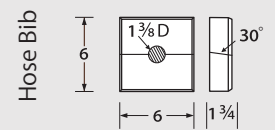

ADDRESS STONE & HOSE BIB

MDMADR-1

MDMHBP-1

7 COLOR OPTIONS

Shell

Sand

Auburn

Canyon