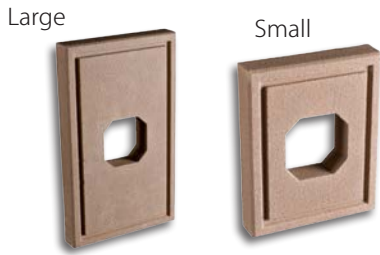

ELECTRICAL BOX STONES

Functional & Stylish – Our Light Fixture Stones and Receptacle Stones are designed with the Traditional surface texture and can be used with any wall veneer. Receptacle Stones are ideal for both receptacles and switch boxes.

LIGHT FIXTURE STONES

MDMLLP-1

MDMSLP-1

RECEPTACLE STONES

MDMDRP-1

MDMSRP-1

FINISHING ACCENTS

Beautify Your Surroundings – With its Traditional surface texture finish, our Address Stones and Hose Bibs are the final accent to the exterior of your next construction project! Our Hose Bib's two piece design allows for ease of installation and a cleaner finished look.

ADDRESS STONE & HOSE BIB

MDMADR-1

MDMHBP-1

7 COLOR OPTIONS

Shell

Sand

Auburn

Canyon