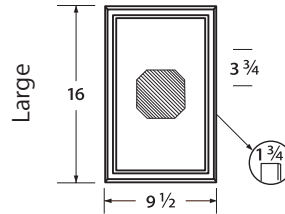

ELECTRICAL BOX STONES

Functional & Stylish – Our Light Fixture Stones and Receptacle Stones are designed with the Traditional surface texture and can be used with any wall veneer. Receptacle Stones are ideal for both receptacles and switch boxes.

LIGHT FIXTURE STONES

MDMLLP-1