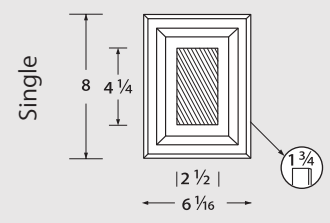

LIGHT FIXTURE STONES

MDMLLP-1

MDMSLP-1

RECEPTACLE STONES

MDMDRP-1

MDMSRP-1

FINISHING ACCENTS

Beautify Your Surroundings – With its Traditional surface texture finish, our Address Stones and Hose Bibs are the final accent to the exterior of your next construction project! Our Hose Bib's two piece design allows for ease of installation and a cleaner finished look.