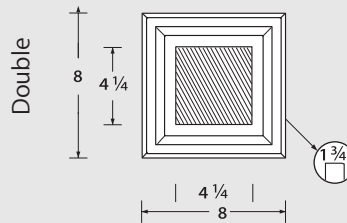

LIGHT FIXTURE STONES

MDMLLP-1

MDMSLP-1

RECEPTACLE STONES

MDMDRP-1

MDMSRP-1

FINISHING ACCENTS

Beautify Your Surroundings – With its Traditional surface texture finish, our Address Stones and Hose Bibs are the final accent to the exterior of your next construction project! Our Hose Bib's two piece design allows for ease of installation and a cleaner finished look.