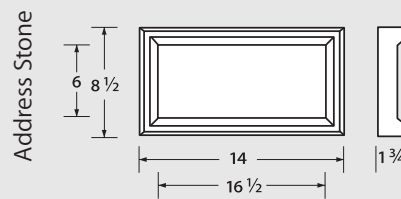

ADDRESS STONE & HOSE BIB

MDMADR-1