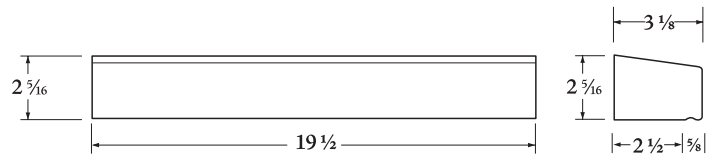

WATERTABLE/SILL – 3 Profiles

Durable, Functional & Maintenance Free – Watertable/Sill products include a sloped top surface and water diversion drip groove that directs water away from surface facing materials for even the harshest climates. Our sills are dimensionally consistent for ease of layout and installation and come in the Traditional surface texture.

TRADITIONAL EDGE

WTMSMF-1