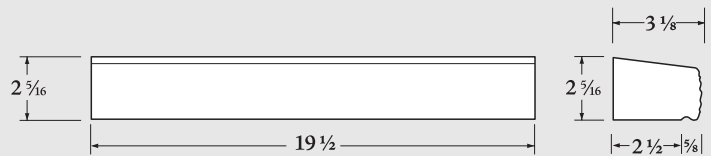

ROCKFACED EDGE

WTMRKF-1