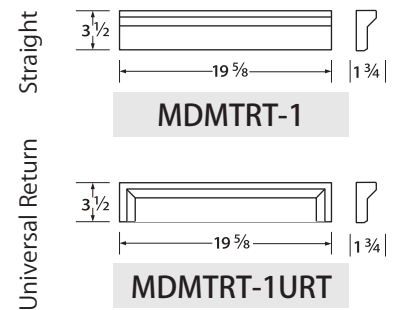

## TRADITIONAL

Keystone

Universal Return

Straight

MDMKEY-1

MDMTRT-1

MDMTRT-1URT

**LINTELS** – *Lintels can also be used as a header over your fireplace opening or as a trim around the entire firebox.*