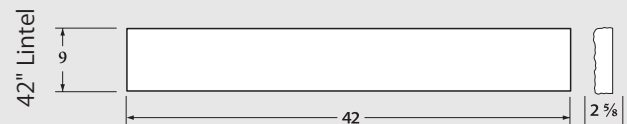

MDMLTL-1-42