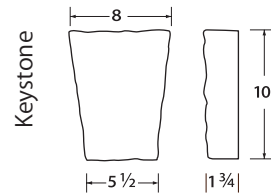

WINDOW/DOOR TRIM – 4 Styles

Create High Impact Custom Looks – Put the perfect finishing touch on any window and door treatments. Available in 4 different styles, our Window/Door Trim and Lintel products are the perfect accent to many exterior finishes.

TUMBLLED

MDMKEY-2

HAND CRAFTED

TRADITIONAL

LINTELS – *Lintels can also be used as a header over your fireplace opening or as a trim around the entire firebox.*

7 COLOR OPTIONS