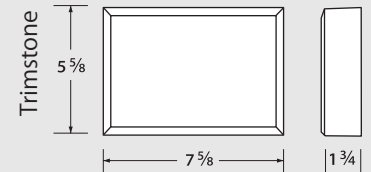

WINDOW/DOOR TRIM – 4 Styles

Create High Impact Custom Looks – Put the perfect finishing touch on any window and door treatments. Available in 4 different styles, our Window/Door Trim and Lintel products are the perfect accent to many exterior finishes.

TUMBLLED

HAND CRAFTED

MDMCET-1

TRADITIONAL

LINTELS – *Lintels can also be used as a header over your fireplace opening or as a trim around the entire firebox.*

7 COLOR OPTIONS