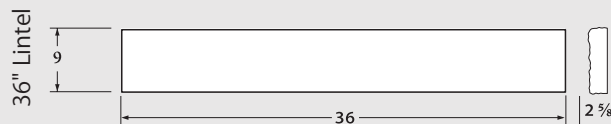

## TRADITIONAL

Keystone

Universal Return

Straight

MDMKEY-1

MDMTRT-1

MDMTRT-1URT

**LINTELS** – *Lintels can also be used as a header over your fireplace opening or as a trim around the entire firebox.*