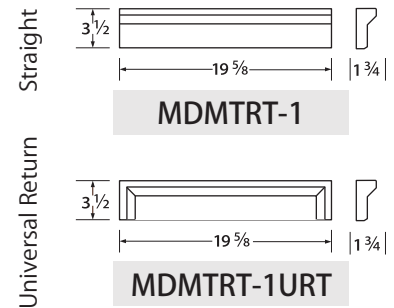

MDMKEY-3

MDMCET-1

TRADITIONAL

Keystone

Universal Return

Straight

MDMKEY-1

MDMTRT-1

MDMTRT-1URT

LINTELS – *Lintels can also be used as a header over your fireplace opening or as a trim around the entire firebox.*

MDMLTL-1-36

MDMLTL-1-42

7 COLOR OPTIONS

Shell

Sand

Auburn