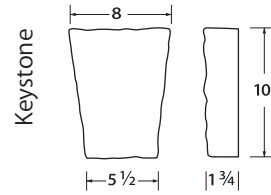

WINDOW/DOOR TRIM – 4 Styles

Create High Impact Custom Looks – Put the perfect finishing touch on any window and door treatments. Available in 4 different styles, our Window/Door Trim and Lintel products are the perfect accent to many exterior finishes.

TUMBLLED

MDMKEY-2

HAND CRAFTED

TRADITIONAL

LINTELS – *Lintels can also be used as a header over your fireplace opening or as a trim around the entire firebox.*

7 COLOR OPTIONS